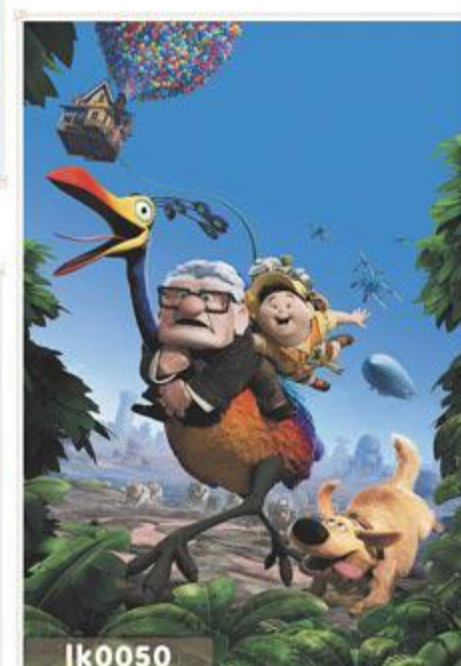

Ik0010

Image Collection

- ◆ UV printing for zebra blind silhouette blind, shad roll
- ◆ 2 years guarantee for colour