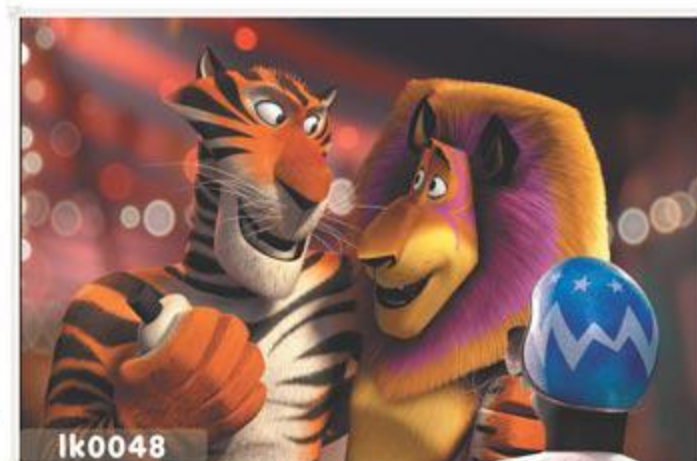

Ik0010

Image Collection

- ◆ UV printing for zebra blind silhouette blind, shad roll
- ◆ 2 years guarantee for colour