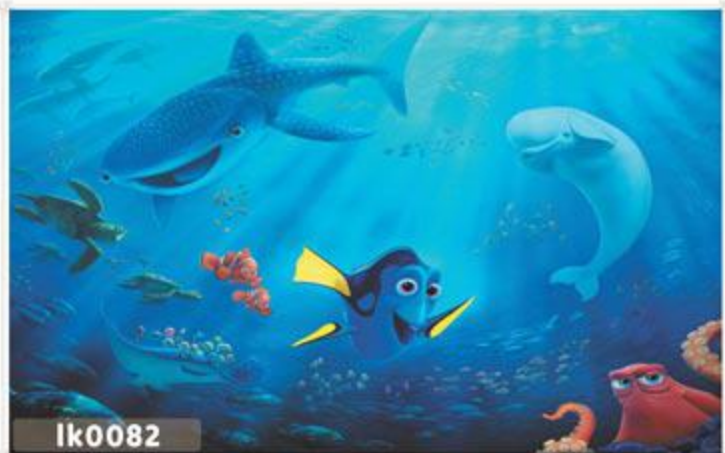

Ik0010

Image Collection

- ◆ UV printing for zebra blind silhouette blind, shad roll
- ◆ 2 years guarantee for colour