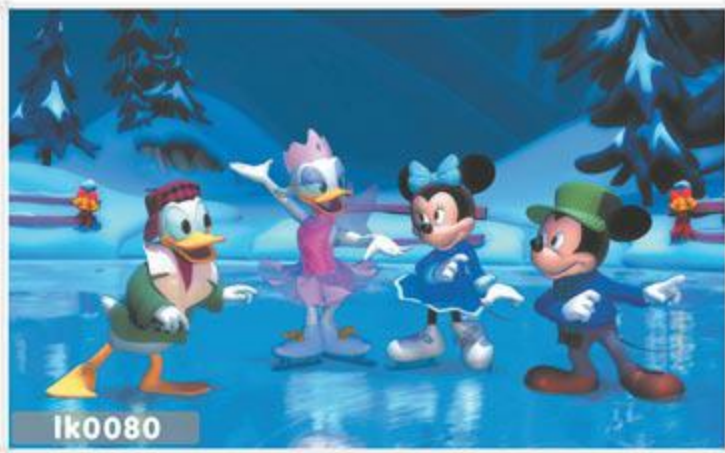

Ik0010

Image Collection

- ◆ UV printing for zebra blind silhouette blind, shad roll
- ◆ 2 years guarantee for colour