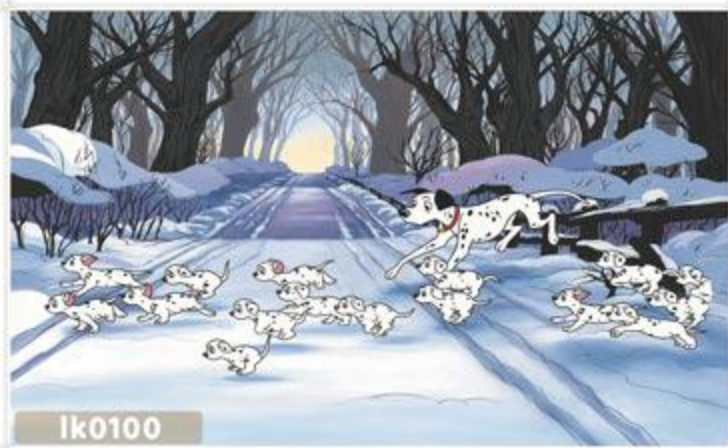

Ik0010

Image Collection

- ◆ UV printing for zebra blind silhouette blind, shad roll
- ◆ 2 years guarantee for colour