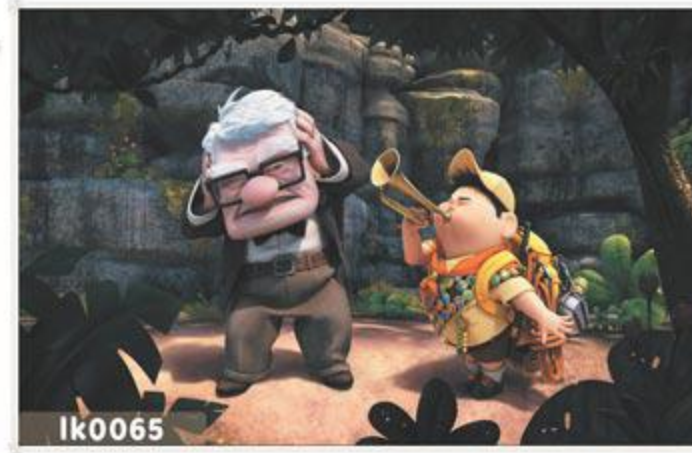

Ik0010

Image Collection

- ◆ UV printing for zebra blind silhouette blind, shad roll
- ◆ 2 years guarantee for colour